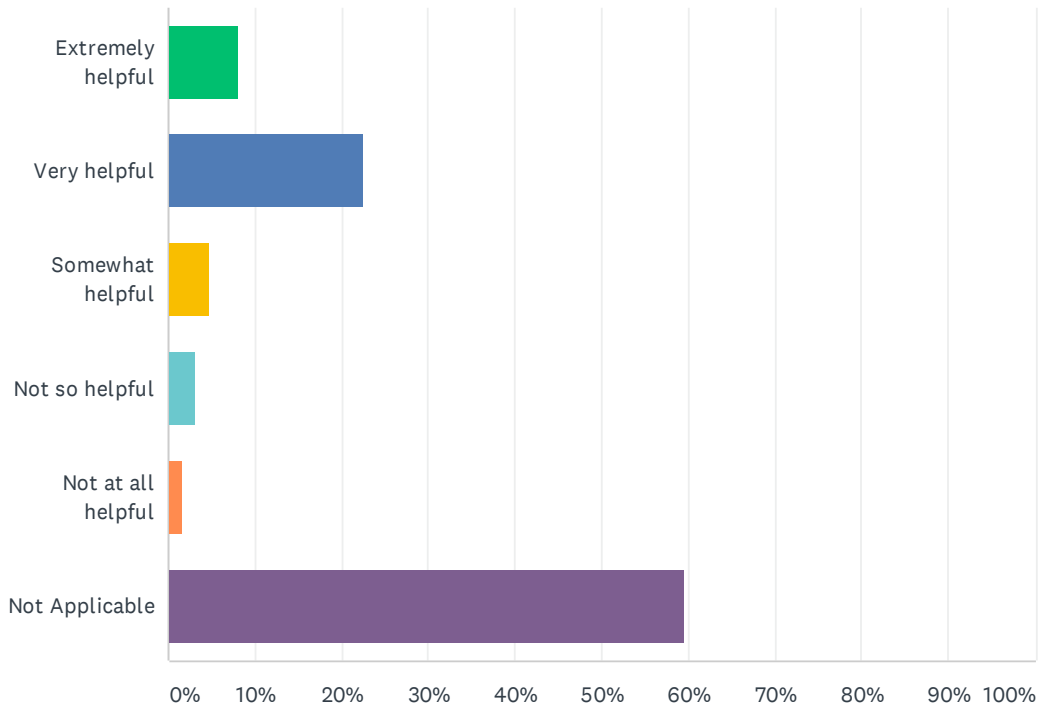

Q8 If you have ever contacted Gascoyne Holdings 'Out of Hours' security guard please rate how helpful this service was.

Answered: 62 Skipped: 0

ANSWER CHOICES	RESPONSES	
Extremely helpful	11.29%	7
Very helpful	11.29%	7
Somewhat helpful	9.68%	6
Not so helpful	9.68%	6
Not at all helpful	1.61%	1
Not Applicable	56.45%	35
TOTAL		62

Q9 If you have ever phoned Gascoyne Holdings 'Out of Hours' emergency number please rate how helpful this service was.

Answered: 62 Skipped: 0

ANSWER CHOICES	RESPONSES	
Extremely helpful	8.06%	5
Very helpful	22.58%	14
Somewhat helpful	4.84%	3
Not so helpful	3.23%	2
Not at all helpful	1.61%	1
Not Applicable	59.68%	37
TOTAL		62