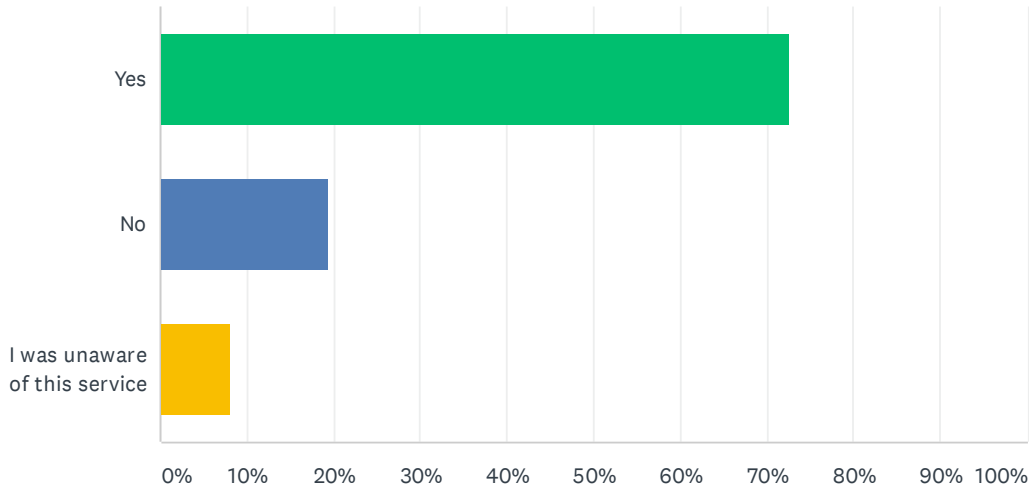

Q6 Gascoyne Holdings have installed free high-speed fibre-optic broadband in all their flats. Have you signed up with 'Hyperoptic' to receive this service?

Answered: 62 Skipped: 0

ANSWER CHOICES	RESPONSES	
Yes	72.58%	45
No	19.35%	12
I was unaware of this service	8.06%	5
TOTAL		62