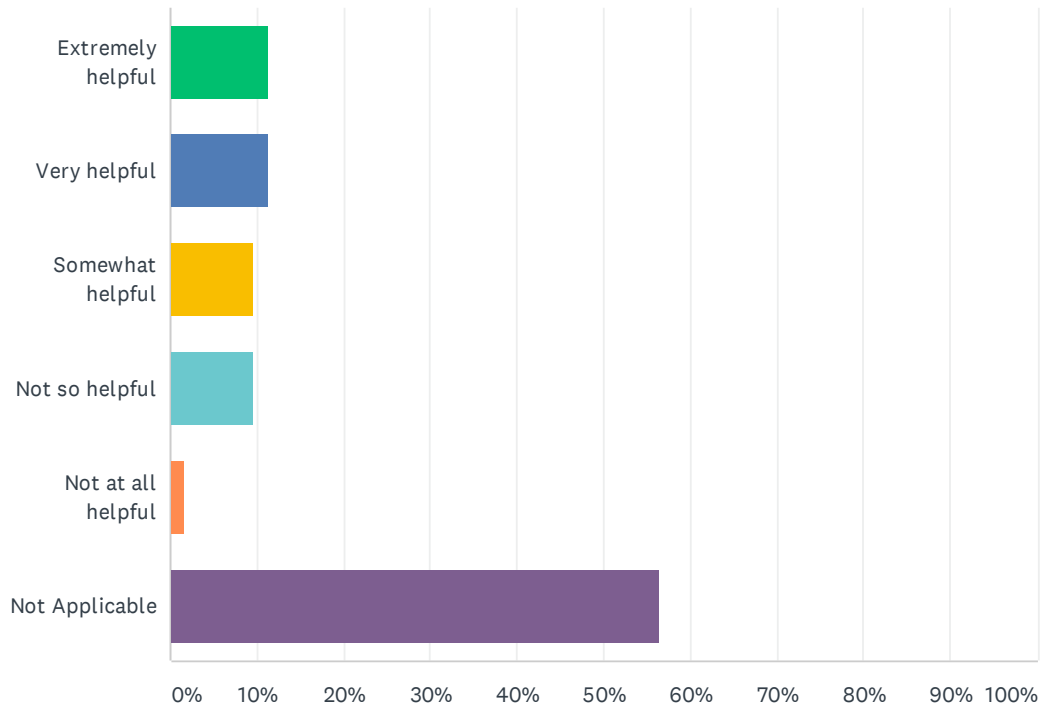

Q8 If you have ever contacted Gascoyne Holdings 'Out of Hours' security guard please rate how helpful this service was.

Answered: 62 Skipped: 0

ANSWER CHOICES	RESPONSES	
Extremely helpful	11.29%	7
Very helpful	11.29%	7
Somewhat helpful	9.68%	6
Not so helpful	9.68%	6
Not at all helpful	1.61%	1
Not Applicable	56.45%	35
TOTAL		62