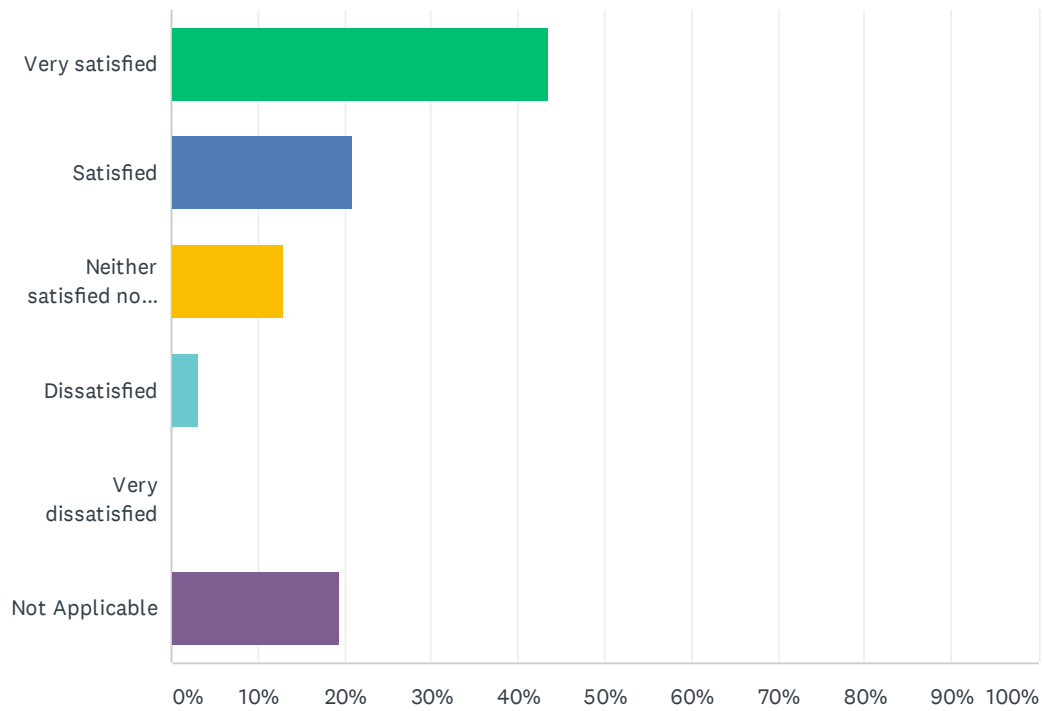

Q7 If you are using the free 'Hyperoptic' high-speed broadband service, how satisfied or dissatisfied are you with the service?

Answered: 62 Skipped: 0

ANSWER CHOICES	RESPONSES	
Very satisfied	43.55%	27
Satisfied	20.97%	13
Neither satisfied nor dissatisfied	12.90%	8
Dissatisfied	3.23%	2
Very dissatisfied	0.00%	0
Not Applicable	19.35%	12
TOTAL		62