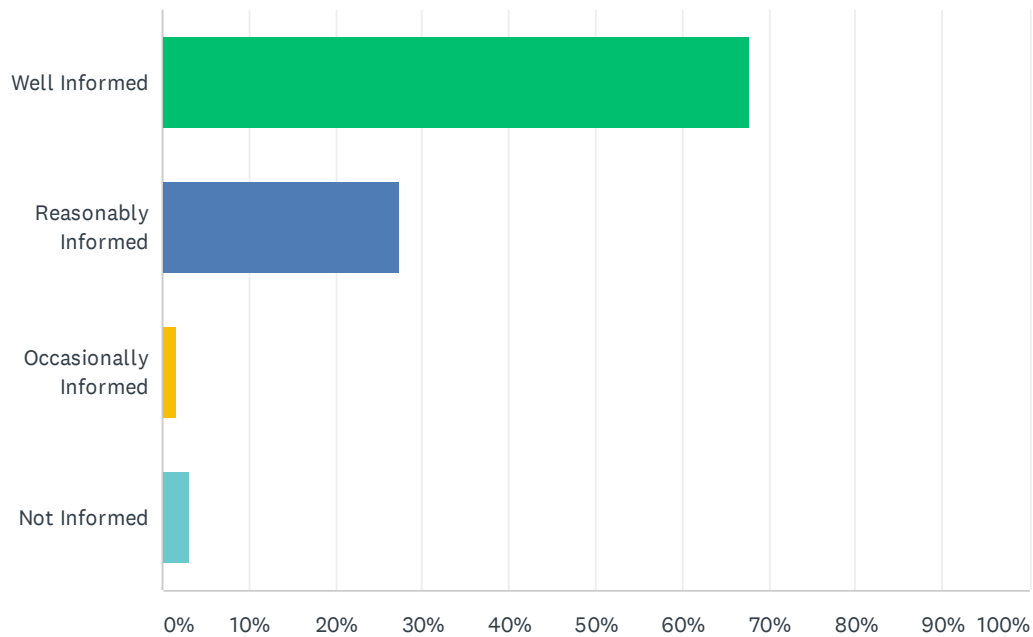

Q10 How well do you think Gascoyne Holdings keeps you informed of maintenance issues?

Answered: 62 Skipped: 0

ANSWER CHOICES	RESPONSES	
Well Informed	67.74%	42
Reasonably Informed	27.42%	17
Occasionally Informed	1.61%	1
Not Informed	3.23%	2
TOTAL		62