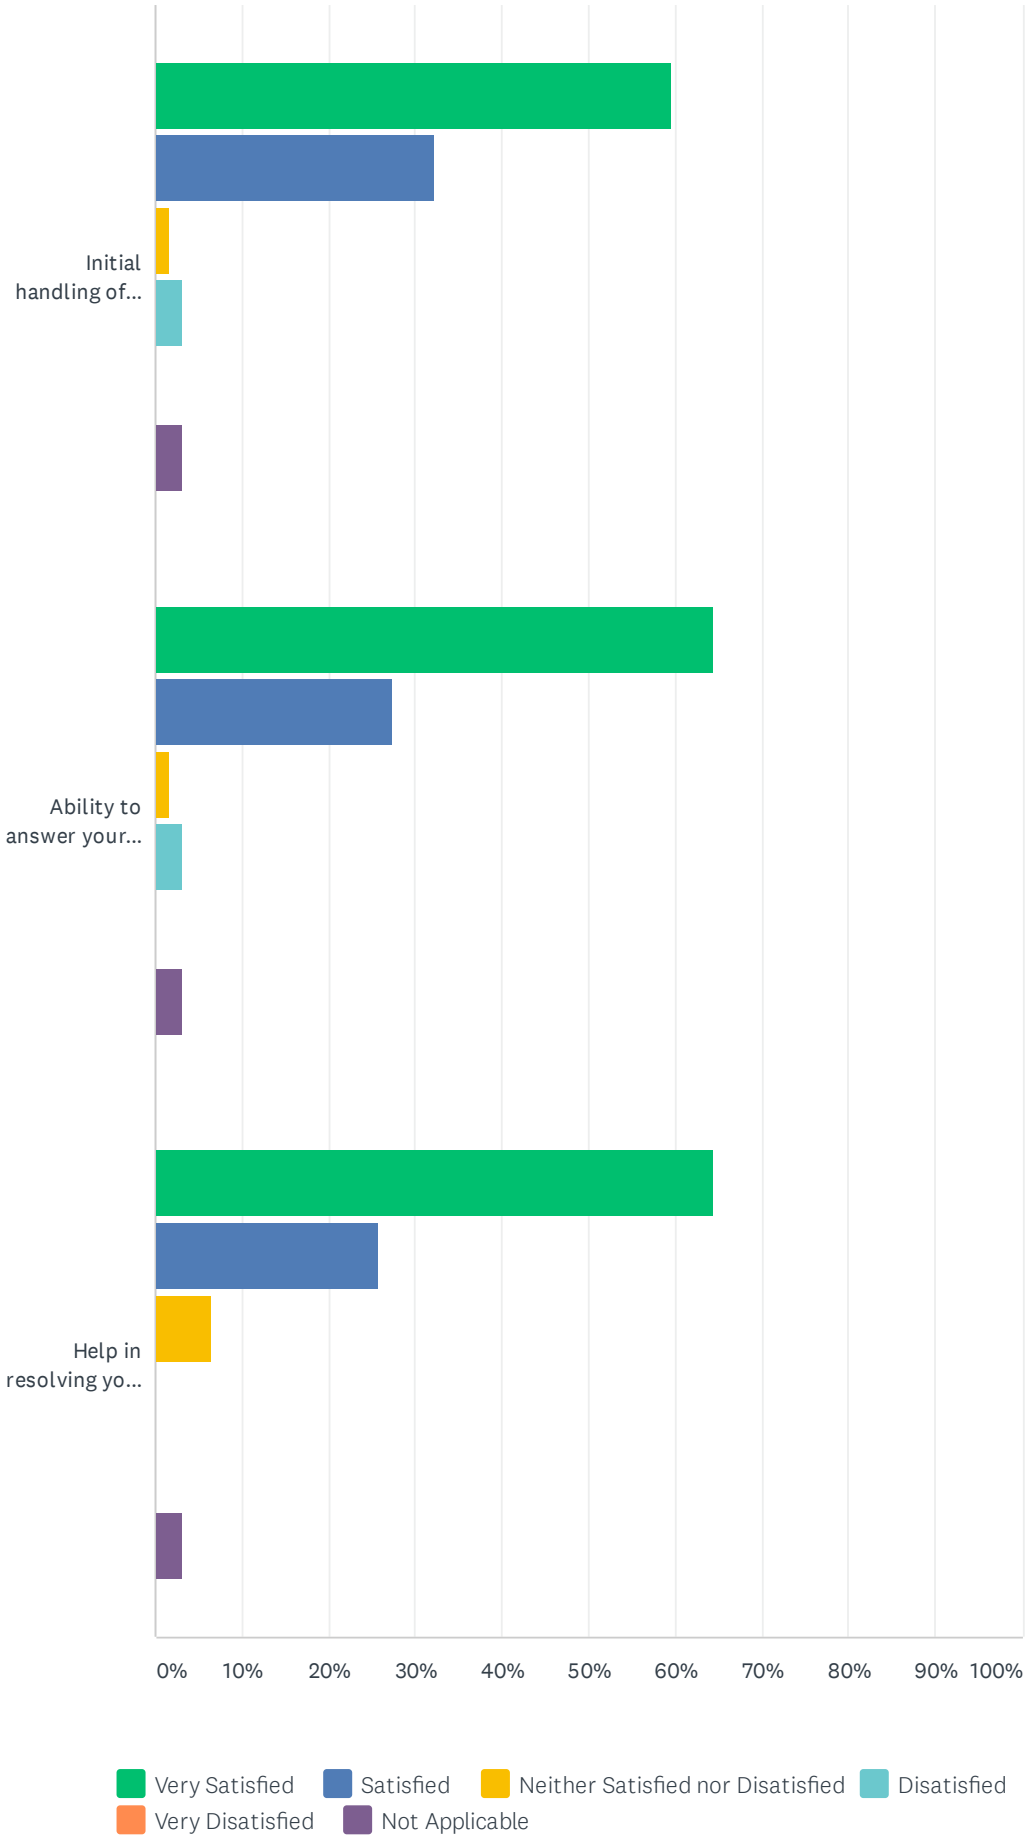

Q4 How would you rate the upkeep and maintenance of the communal areas of the building you live in?

Answered: 62 Skipped: 0

ANSWER CHOICES	RESPONSES	
Very Good	53.23%	33
Good	30.65%	19
Average	11.29%	7
Poor	4.84%	3
Very Poor	0.00%	0
TOTAL		62

Q5 When contacting Gascoyne's London Management Office how satisfied have you been with the response?

Answered: 62 Skipped: 0

TENANT SURVEY - LONDON 2020

TENANT SURVEY - LONDON 2020

	VERY SATISFIED	SATISFIED	NEITHER SATISFIED NOR DISATISFIED	DISATISFIED	VERY DISATISFIED	NOT APPLICABLE	TOTAL
Initial handling of your enquiry	59.68% 37	32.26% 20	1.61% 1	3.23% 2	0.00% 0	3.23% 2	62
Ability to answer your questions	64.52% 40	27.42% 17	1.61% 1	3.23% 2	0.00% 0	3.23% 2	62
Help in resolving your problem	64.52% 40	25.81% 16	6.45% 4	0.00% 0	0.00% 0	3.23% 2	62