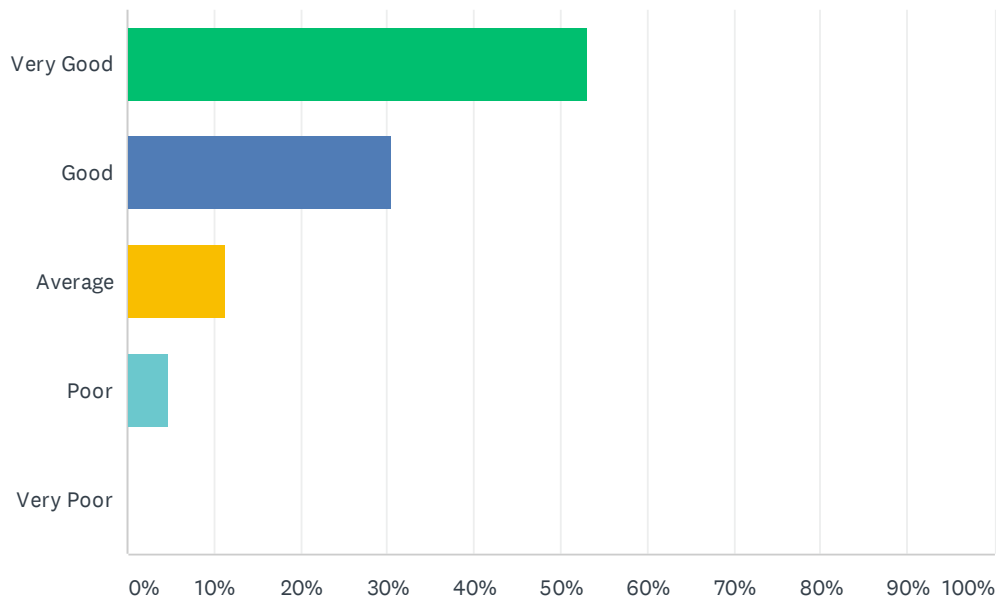

Q4 How would you rate the upkeep and maintenance of the communal areas of the building you live in?

Answered: 62 Skipped: 0

ANSWER CHOICES	RESPONSES	
Very Good	53.23%	33
Good	30.65%	19
Average	11.29%	7
Poor	4.84%	3
Very Poor	0.00%	0
TOTAL		62