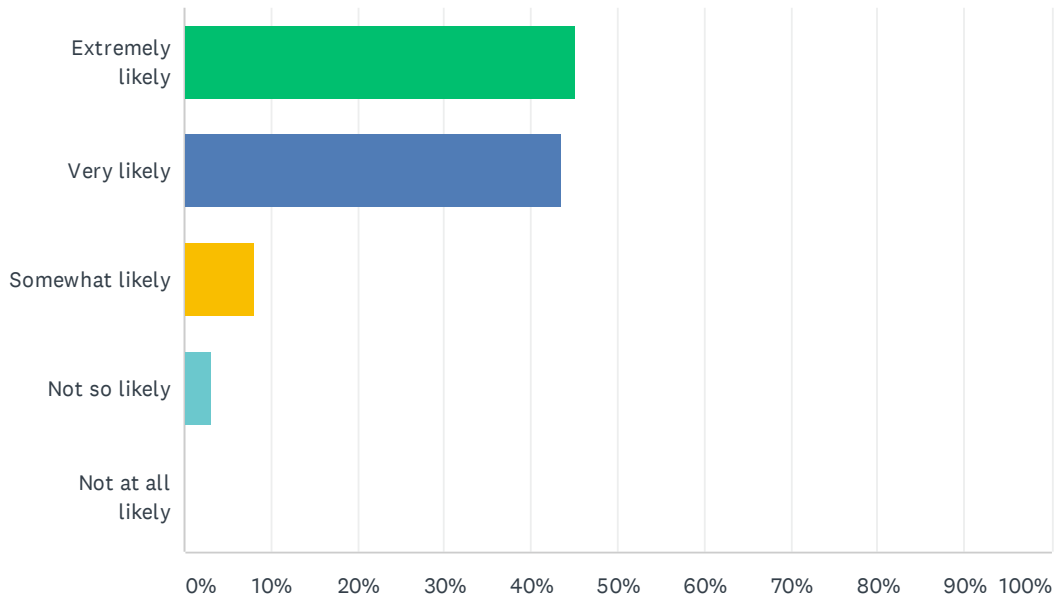

Q12 How likely are you to recommend Gascoyne Holdings Limited to others?

Answered: 62 Skipped: 0

ANSWER CHOICES	RESPONSES	
Extremely likely	45.16%	28
Very likely	43.55%	27
Somewhat likely	8.06%	5
Not so likely	3.23%	2
Not at all likely	0.00%	0
TOTAL		62