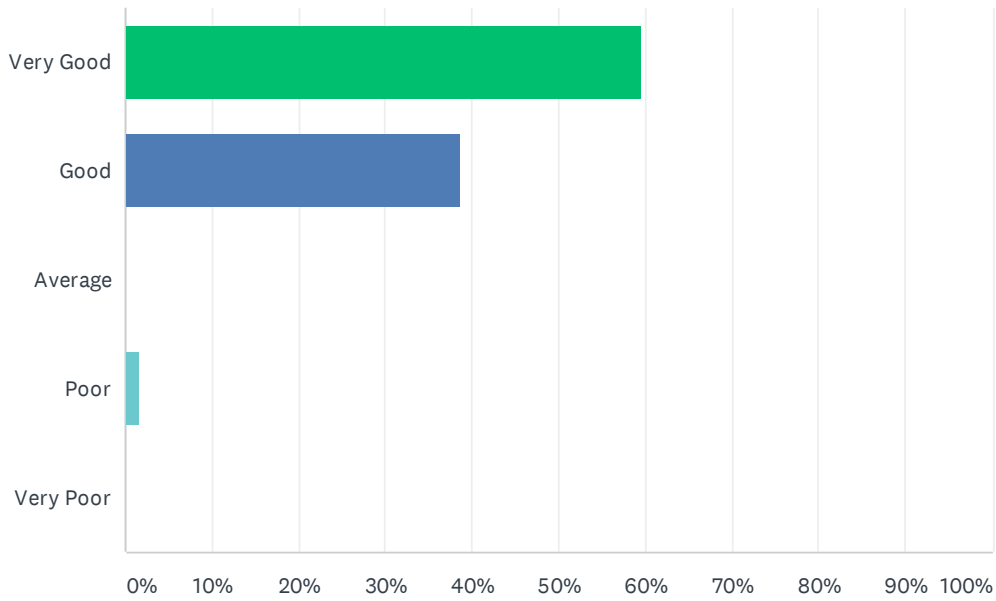

Q11 How would you rate the overall performance of the Gascoyne Holdings Limited property management service?

Answered: 62 Skipped: 0

ANSWER CHOICES	RESPONSES	
Very Good	59.68%	37
Good	38.71%	24
Average	0.00%	0
Poor	1.61%	1
Very Poor	0.00%	0
TOTAL		62