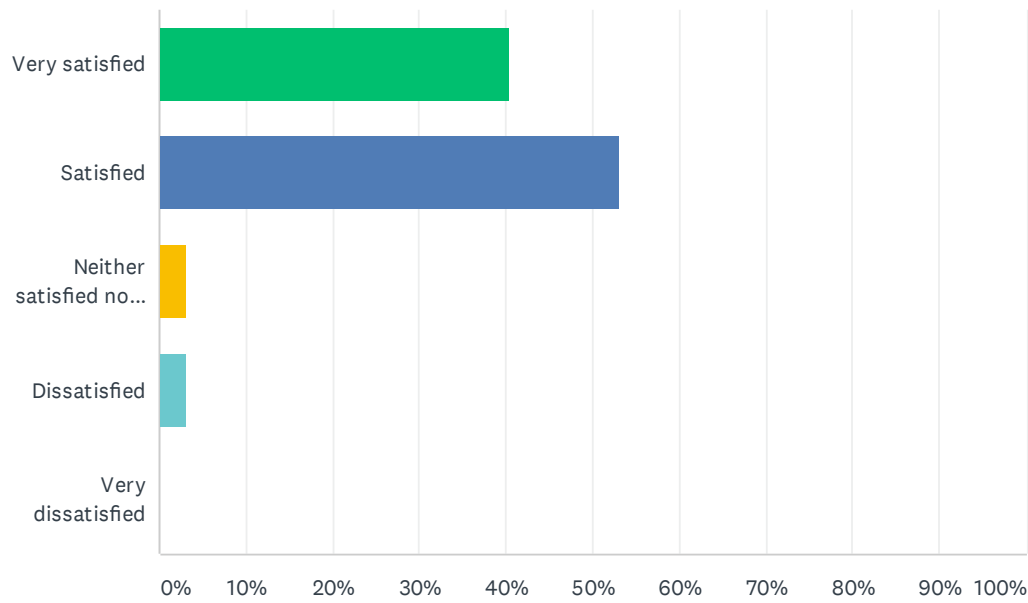

Q3 How satisfied are you with the appearance and condition of your flat?

Answered: 62 Skipped: 0

ANSWER CHOICES	RESPONSES	
Very satisfied	40.32%	25
Satisfied	53.23%	33
Neither satisfied nor dissatisfied	3.23%	2
Dissatisfied	3.23%	2
Very dissatisfied	0.00%	0
TOTAL		62